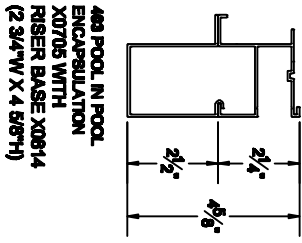

COVERSTAR 403 DECK EDGE SYSTEMS

403 ENCAPSULATIONS

TWO PIECE DECK FORM (REUSABLE)

403 Support Plate Kit A0982

TWO PIECE DECK FORM SHAPE

SINGLE PIECE DECK FORMS (REUSABLE)

SINGLE PIECE DECK FORM SHAPES

403 ONE-PIECE ENCAPSULATIONS

* - ALL DECK HEIGHTS MEASURED FROM TOP OF ENCAPSULATION