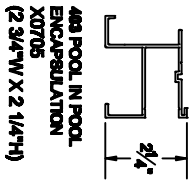

COVERSTAR 403 DECK EDGE SYSTEMS

403 ENCAPSULATIONS

TWO PIECE DECK FORM (REUSABLE)

403 Support Plate Kit A0982

TWO PIECE DECK FORM SHAPE

SINGLE PIECE DECK FORMS (REUSABLE)

SINGLE PIECE DECK FORM SHAPES

403 ONE-PIECE ENCAPSULATIONS

* - ALL DECK HEIGHTS MEASURED FROM TOP OF ENCAPSULATION