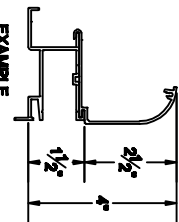

COVERSTAR 403 DECK EDGE SYSTEMS

403 ENCAPSULATIONS

TWO PIECE DECK FORM (REUSABLE)

403 Support Plate Kit A0982

TWO PIECE DECK FORM SHAPE

SINGLE PIECE DECK FORMS (REUSABLE)

SINGLE PIECE DECK FORM SHAPES

403 ONE-PIECE ENCAPSULATIONS

* - ALL DECK HEIGHTS MEASURED FROM TOP OF ENCAPSULATION