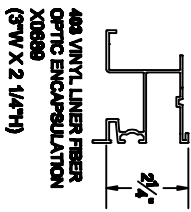

COVERSTAR 403 DECK EDGE SYSTEMS

403 ENCAPSULATIONS

TWO PIECE DECK FORM (REUSABLE)

403 Support Plate Kit A0982

TWO PIECE DECK FORM SHAPE

SINGLE PIECE DECK FORMS (REUSABLE)

SINGLE PIECE DECK FORM SHAPES

403 ONE-PIECE ENCAPSULATIONS

* - ALL DECK HEIGHTS MEASURED FROM TOP OF ENCAPSULATION