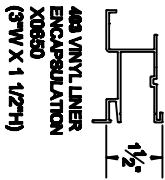

COVERSTAR 403 DECK EDGE SYSTEMS

403 ENCAPSULATIONS

TWO PIECE DECK FORM (REUSABLE)

403 Support Plate Kit A0982

TWO PIECE DECK FORM SHAPE

SINGLE PIECE DECK FORMS (REUSABLE)

SINGLE PIECE DECK FORM SHAPES

403 ONE-PIECE ENCAPSULATIONS

* - ALL DECK HEIGHTS MEASURED FROM TOP OF ENCAPSULATION