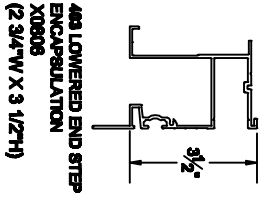

COVERSTAR 403 DECK EDGE SYSTEMS

403 ENCAPSULATIONS

TWO PIECE DECK FORM (REUSABLE)

403 Support Plate Kit A0982

TWO PIECE DECK FORM SHAPE

SINGLE PIECE DECK FORMS (REUSABLE)

SINGLE PIECE DECK FORM SHAPES

403 ONE-PIECE ENCAPSULATIONS

* - ALL DECK HEIGHTS MEASURED FROM TOP OF ENCAPSULATION